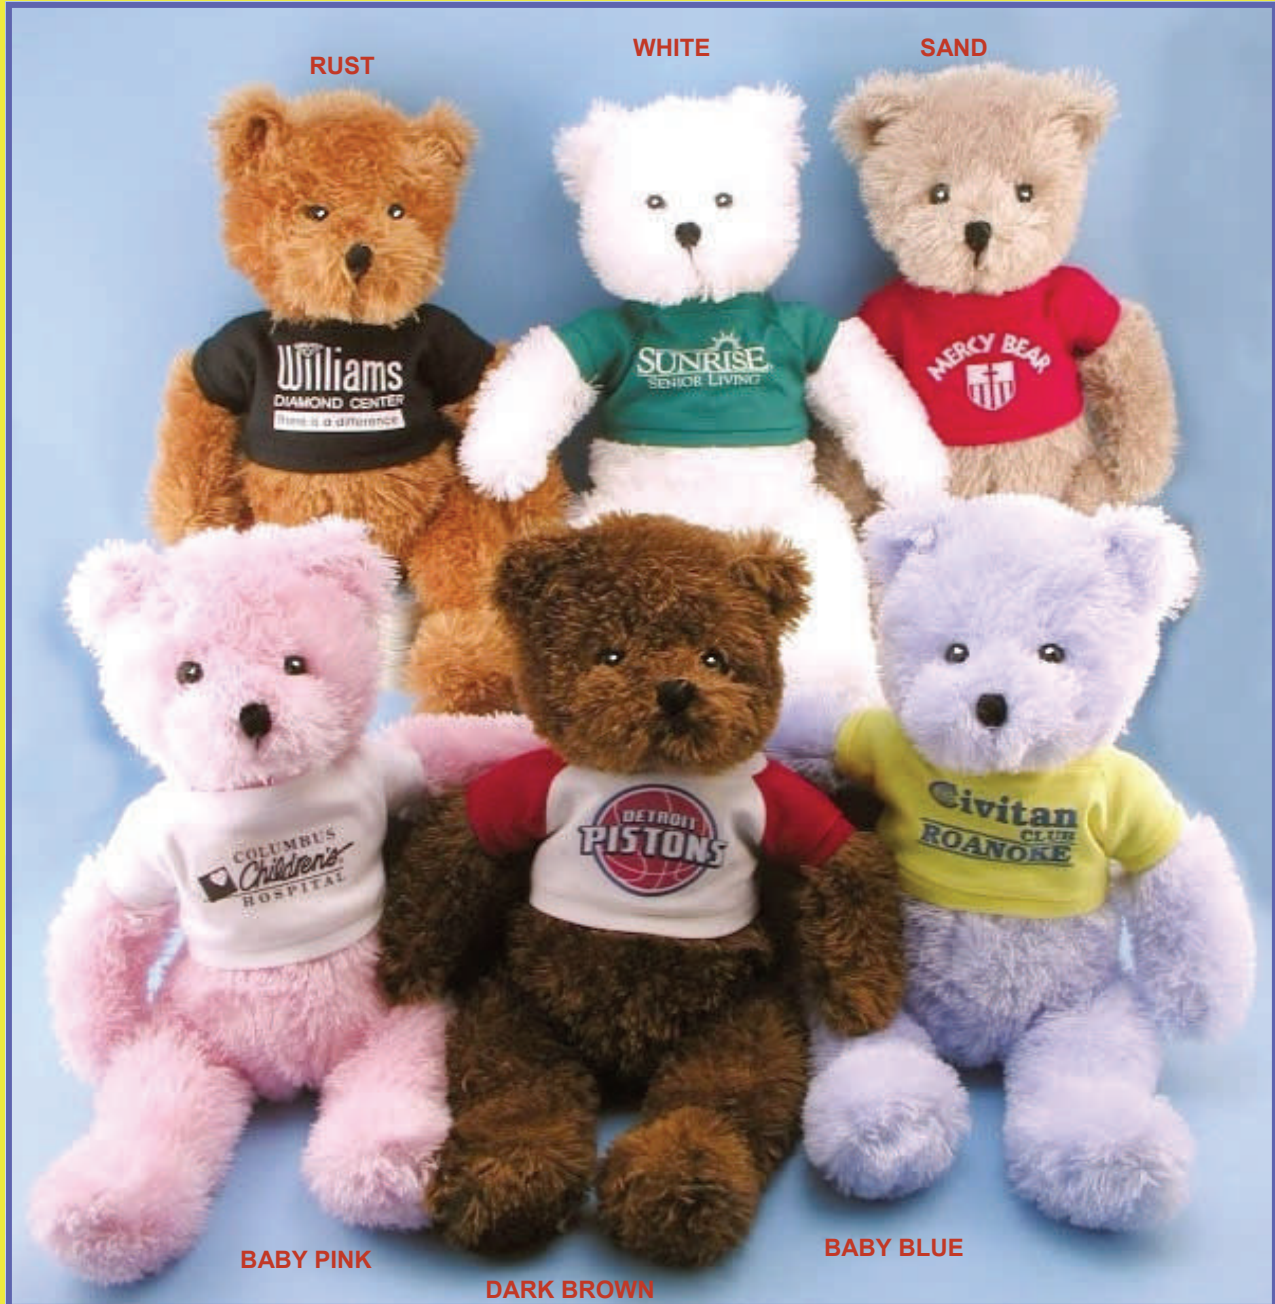

Not long ago we introduced "RUDDLY" to the Specialty Industry. Today, the RUDDLY family is by far the best selling stuffed animal in our business, thanks to its high quality and low cost.

Well We've done it again!

INTRODUCING "JAKE"

- 16 INCHES TALL
- SQUEEEEEZABLY SOFT
- 6 DELICIOUS BODY COLORS
- WASHABLE, NON-ALLERGENIC, SAFE

24	100	250	500	1000
8.53	8.11	7.30	6.93	6.58

5R

INCLUDED:

- JAKE BEAR
- TEE SHIRT
- CUSTOM IMPRINT