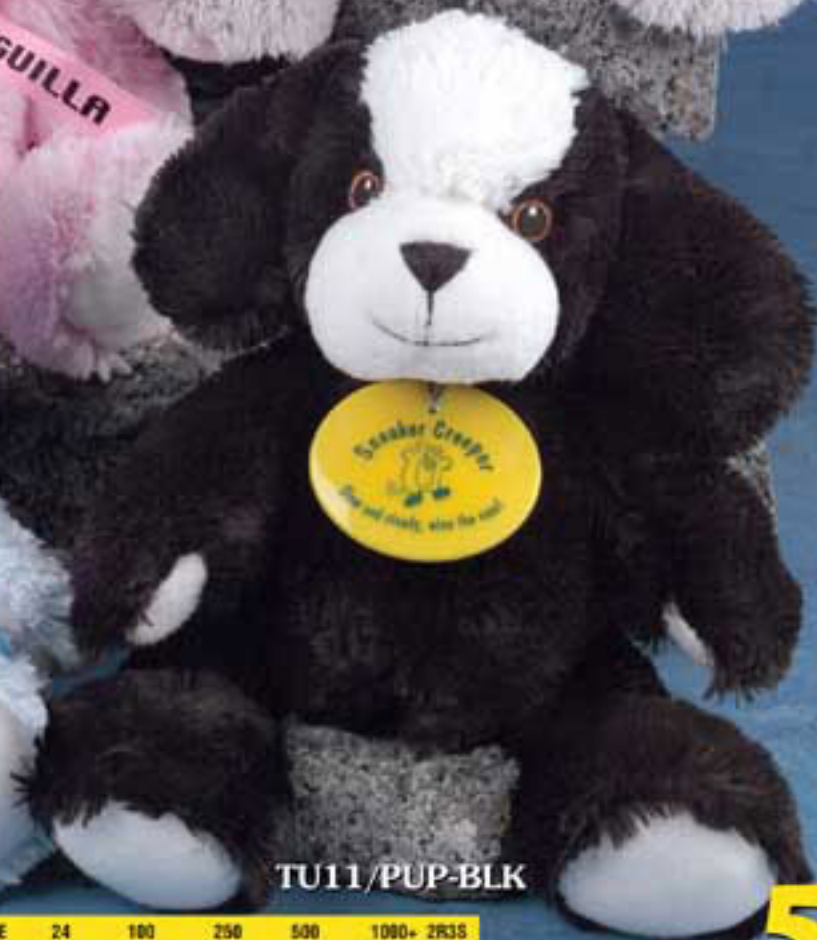

# EMBROIDERED EYES AND NOSE

©

TU11/PUP-GRY

TU11/BPK

TU11/BBL

TU11/PUP-BLK

STYLE #	SIZE	DESCRIPTION	SIZE CODE	24	100	250	500	1000+ 2R3S
TU11	11"	TUMBLES FAMILY™	MTS	7.97	7.77	7.01	6.73	6.46