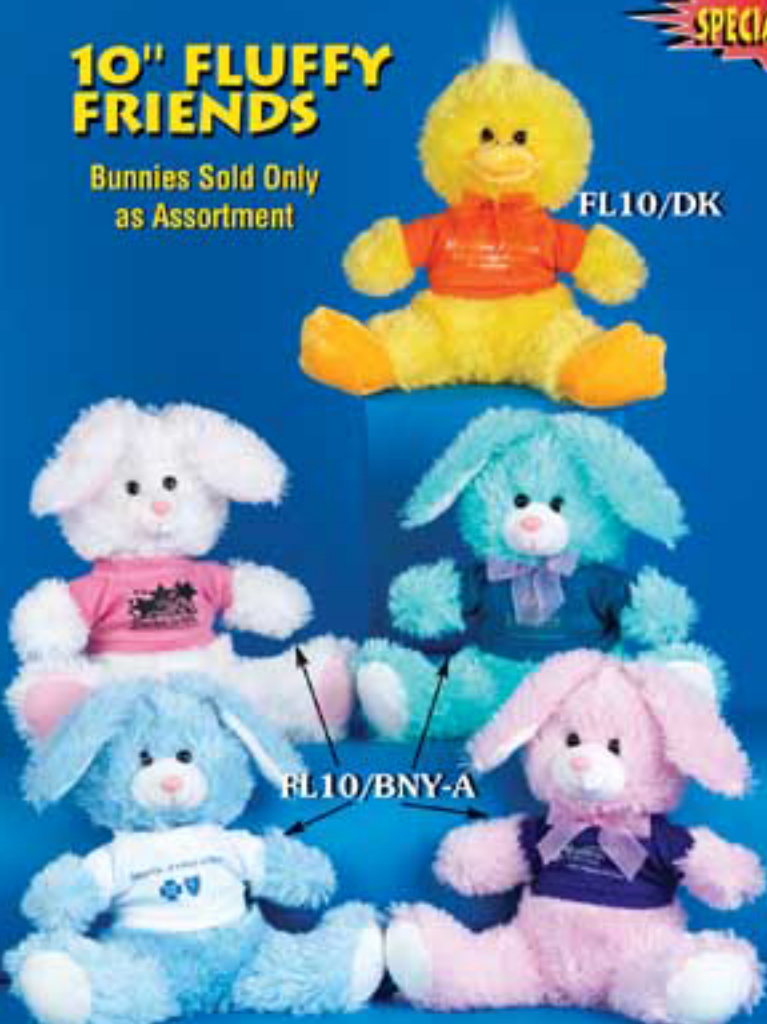

14" "BUNKY" BEARS
Sold Only as Assortment

SPECIAL LOW COST!

14" JUNGLE & FARM "BUDDIES" ©
Sold Out JGL14/ZEB

STYLE #	SIZE	DESCRIPTION	SIZE CODE	24	100	250	500	1000+	2R3S
BKY14/A	14"	BUNKY BEARS ASSORTED COLORS	MTS	5.69	5.54	5.00	4.80	4.61	
FRM&JGL	14"	"BUDDIES"	MTS	5.69	5.94	5.00	4.80	4.61	

10" FLUFFY FRIENDS

Bunnies Sold Only as Assortment

SPECIAL LOW COST!

PERRY BEARS - 10" & 14"

STYLE #	SIZE	DESCRIPTION	SIZE CODE	24	100	250	500	1000+	2R3S
FL10/BNY-A	10"	FLUFFY BUNNIES ASSORTED	STS	5.69	5.54	5.00	4.80	4.61	
FL10/DK	10"	FLUFFY DUCK	STS	5.69	5.54	5.00	4.80	4.61	
PE14/A	14"	PERRY BEAR ASSORTED	MTS	4.27	4.16	3.75	3.60	3.46	
PE10/A	10"	PERRY BEAR ASSORTED	STS	5.69	5.54	5.00	4.80	4.61	