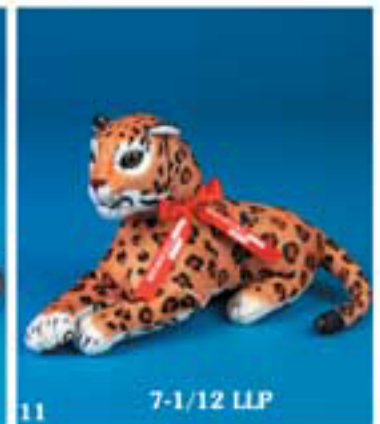

SHOWCASE

1 S8/B-A • 8" PROMO BEAR ASSORTMENT

2 7" "TERRY" BEAR
"EMBROIDERED EYES & NOSE"

3 12" LAYING PONY
12LPY

SEE PAGES 50-53 FOR MORE "MAMA WITH BABY" **MWB** CHOICES

4 QT9MWB/K
9" MAMA & BABY KOALA

5 QT9MWB/TG
9" MAMA & BABY TIGER

6 QT9MWB/FG
9" MAMA & BABY FROG

7 QT9MWB/BPK
9" MAMA & BABY PINK BEAR

SEE PAGE 62 FOR LARGER SIZES OF THESE NATURAL LOOKING ANIMALS

7-1/12 LL
12" NATURAL LAYING LION

7-1/12 LWTG
12" NATURAL WHITE TIGER

7-1/12 LTG
10 12" NATURAL LAYING TIGER

7-1/12 LLP
11 12" NATURAL LAYING LEOPARD