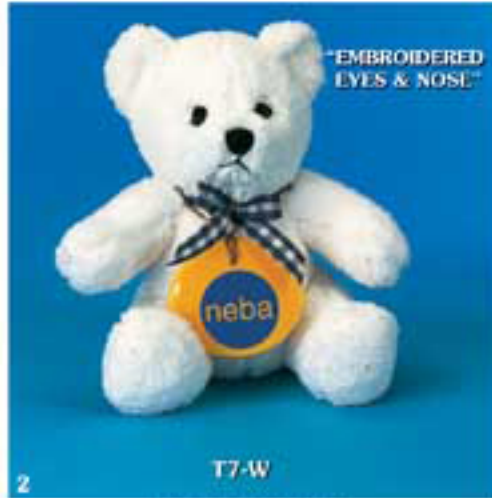

SHOWCASE

1 S8/B-A • 8" PROMO BEAR ASSORTMENT

2 7" "TERRY" BEAR
"EMBROIDERED EYES & NOSE"

3 12" LAYING PONY
12LPY

SEE PAGES 50-53 FOR MORE "MAMA WITH BABY" **MWB** CHOICES

4 QT9MWB/K
9" MAMA & BABY KOALA

5 QT9MWB/TG
9" MAMA & BABY TIGER

6 QT9MWB/FG
9" MAMA & BABY FROG

7 QT9MWB/BPK
9" MAMA & BABY PINK BEAR

SEE PAGE 62 FOR LARGER SIZES OF THESE NATURAL LOOKING ANIMALS

7-1/12 LL
12" NATURAL LAYING LION

7-1/12 LWTG
12" NATURAL WHITE TIGER

7-1/12 LTG
10 12" NATURAL LAYING TIGER