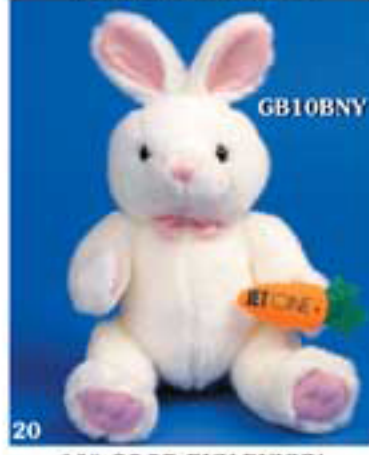

# SHOWCASE

**BIG**

12 BRUN22/BRN  
22" BROWN BRUNO BEAR

13 BRUN22/RST  
22" RUST BRUNO BEAR

**BIG**

14 BRUN22/TAN  
22" TAN BRUNO BEAR

15 BRUN22/GLD  
22" GOLD BRUNO BEAR

HE11/BNY  
11" HERMAN BUNNY

B7CC  
7" CARROT CAP BUNNY ASST.

B1489  
5" CHUBBY BUNNY

BCF/10-PNK  
10" CARROT FOOT BUNNY

GB10BNY  
10" GOOD-BUY BUNNY

GB8CHK  
8" GOOD-BUY CHICK

HAL/10-A  
10" HALLOWEEN ASSORTMENT

GB10C-BLK  
10" GOOD-BUY CAT