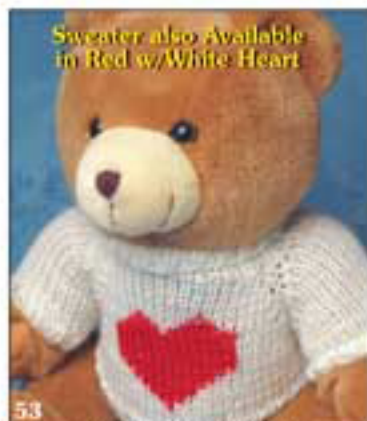

# ACCESSORIES

Accessories shown with asterisk (★) can be substituted for tee shirt at no additional cost.

BOUGHT ALONE price, does not include an imprint.

Sweater also Available in Red w/White Heart

53

SWEATER W/HEART